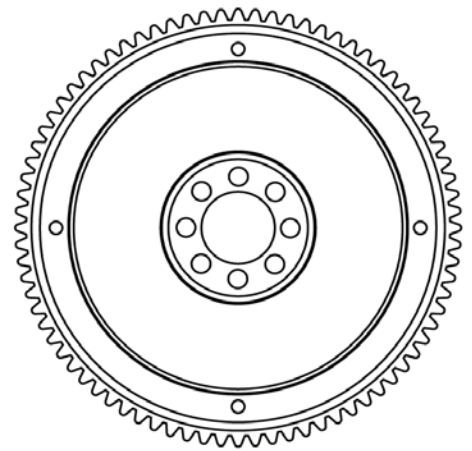

Pontiac

A&R EDS

TRANSMISSION PARTS

AUTOMATIC TRANSMISSION FLYWHEELS

2014

Automatic Transmission Parts Replacement Catalog

Limited Warranty

All products supplied are guaranteed to be free from manufacturing defects for 1 year or 12,000 miles, whichever comes first. Any and all parts claimed to be defective must be returned freight prepaid for inspection. Warranty is limited to the replacement of parts only. We will not honor claims for labor or other damages that may occur.