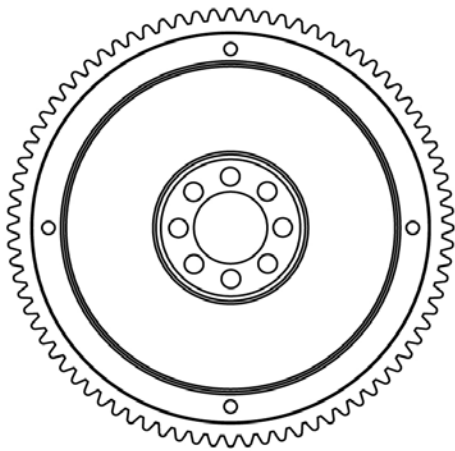

Pontiac

A&R EDS

TRANSMISSION PARTS

AUTOMATIC TRANSMISSION FLYWHEELS

2014

Automatic Transmission Parts Replacement Catalog

Limited Warranty

All products supplied are guaranteed to be free from manufacturing defects for 1 year or 12,000 miles, whichever comes first. Any and all parts claimed to be defective must be returned freight prepaid for inspection. Warranty is limited to the replacement of parts only. We will not honor claims for labor or other damages that may occur.